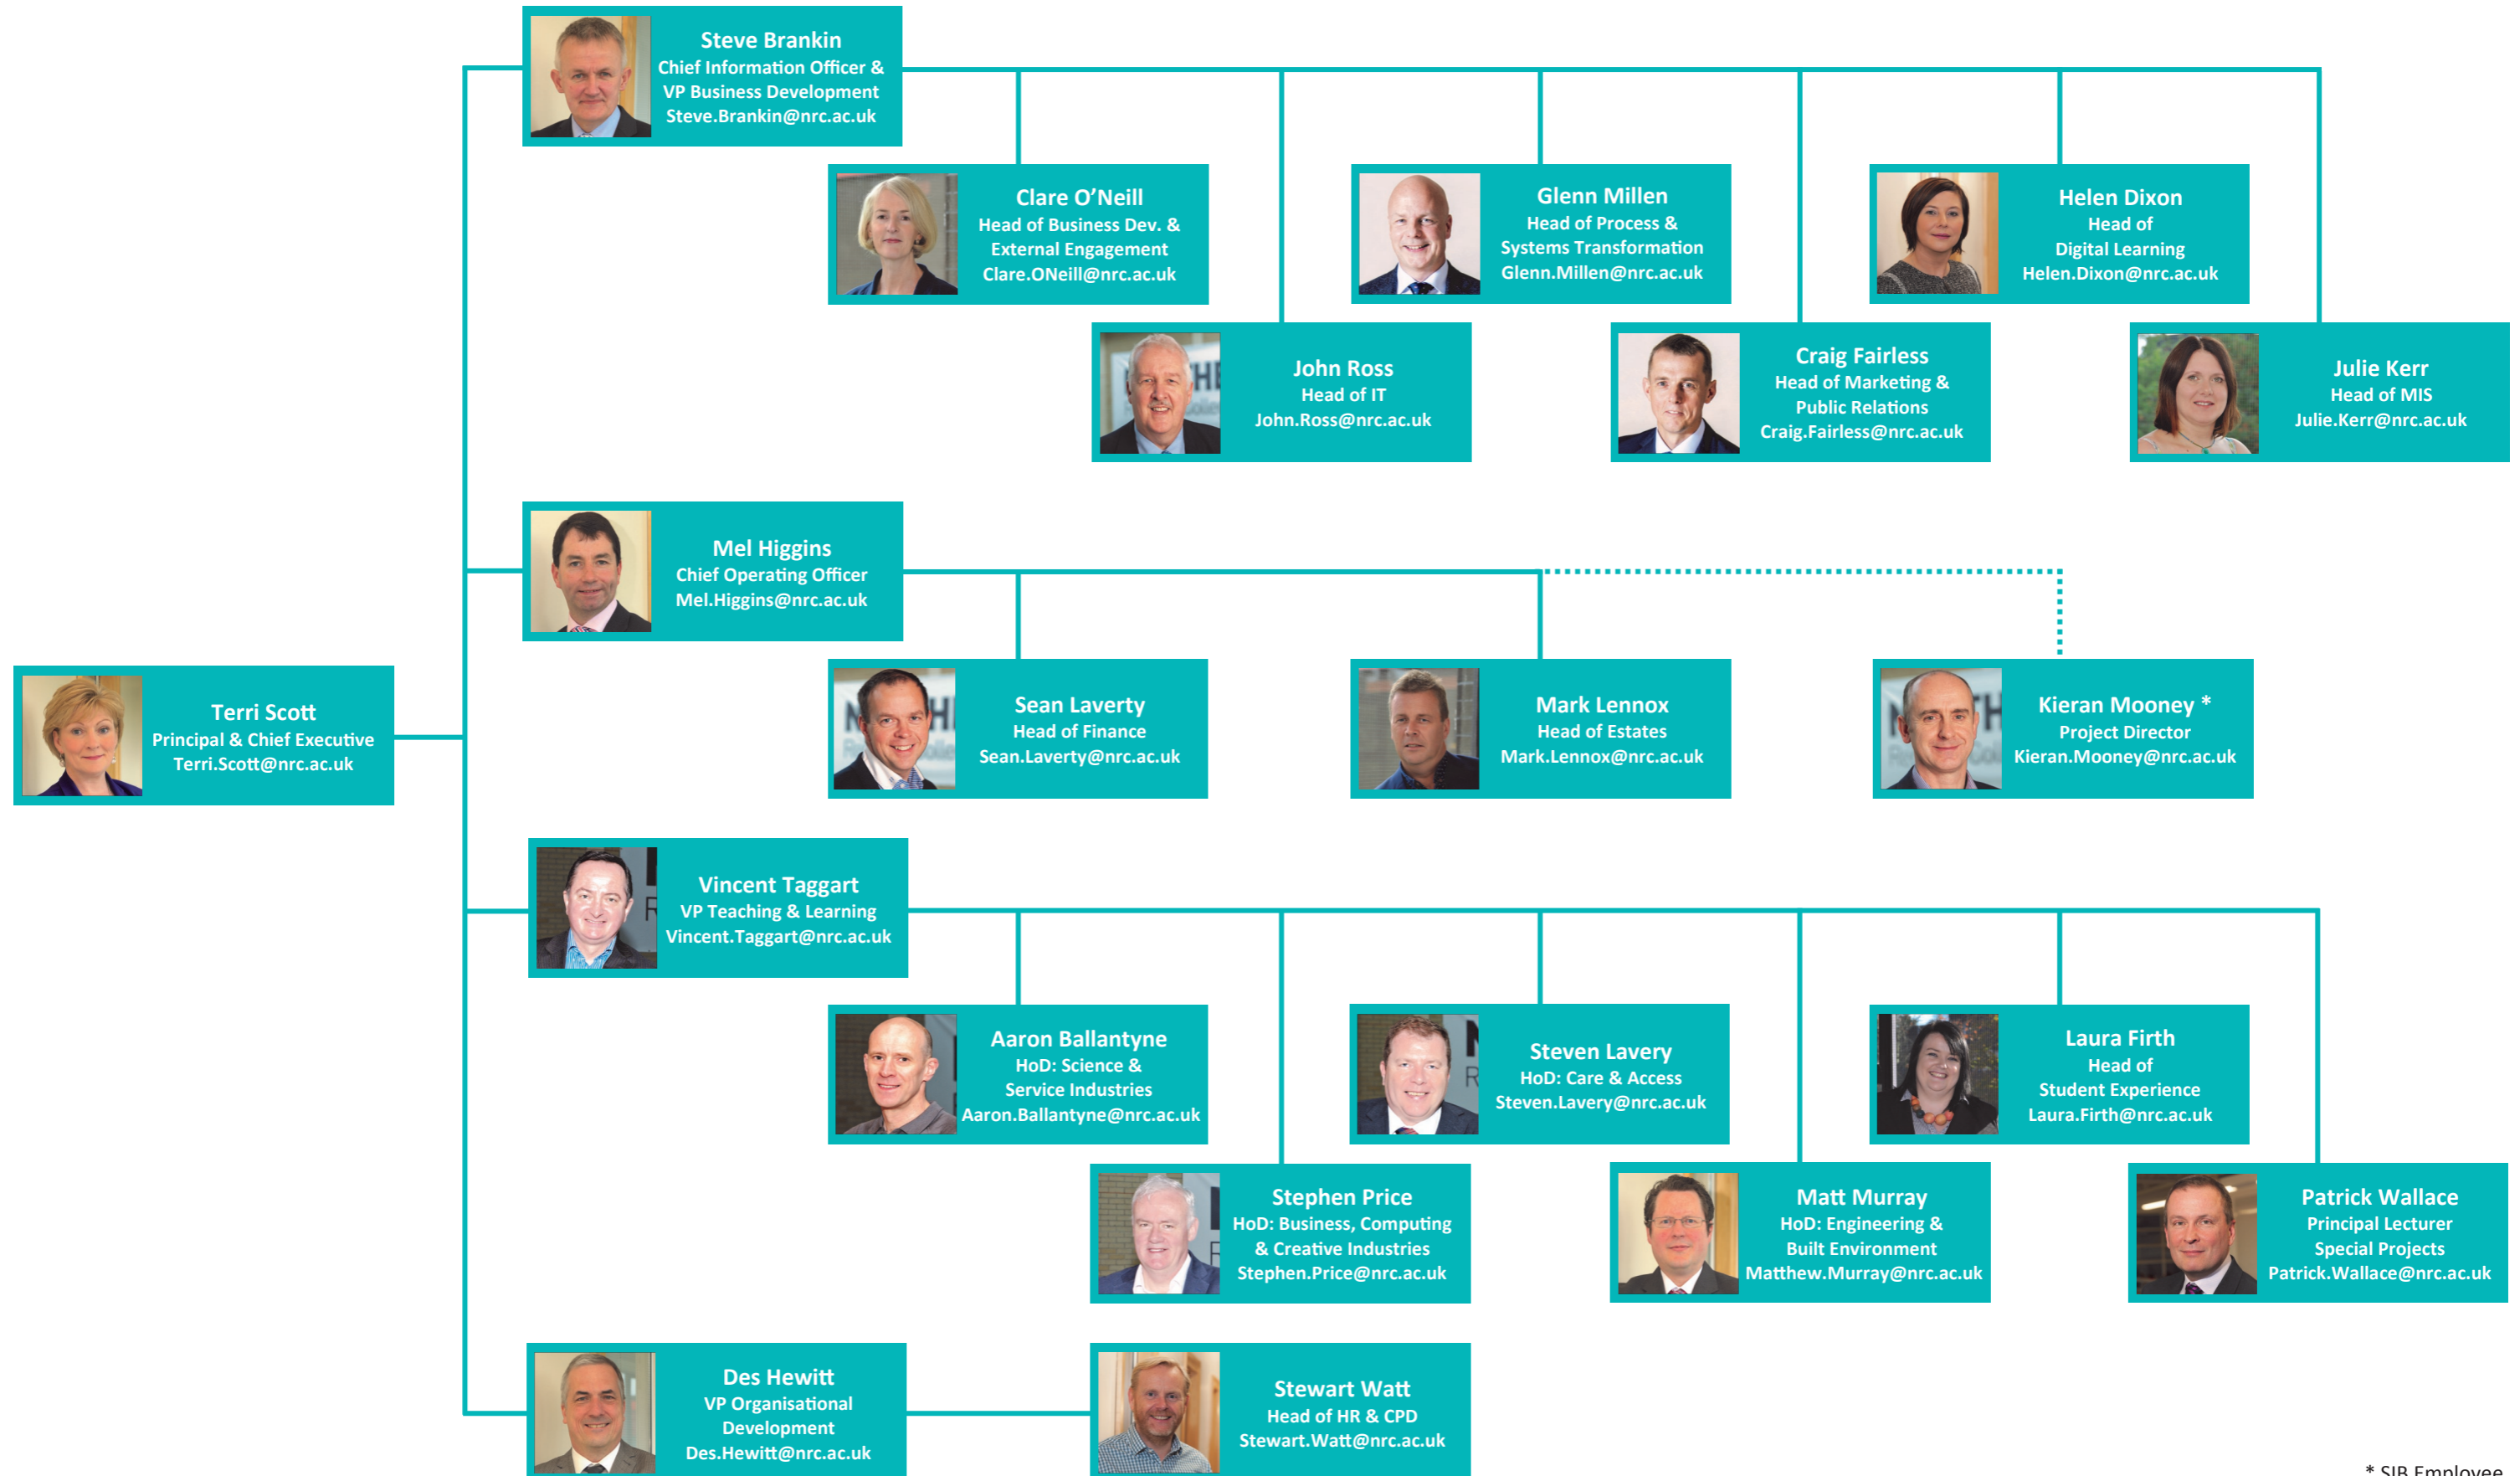

# SENIOR MANAGEMENT TEAM

\* SIB Employee

HoD: = Head of Department