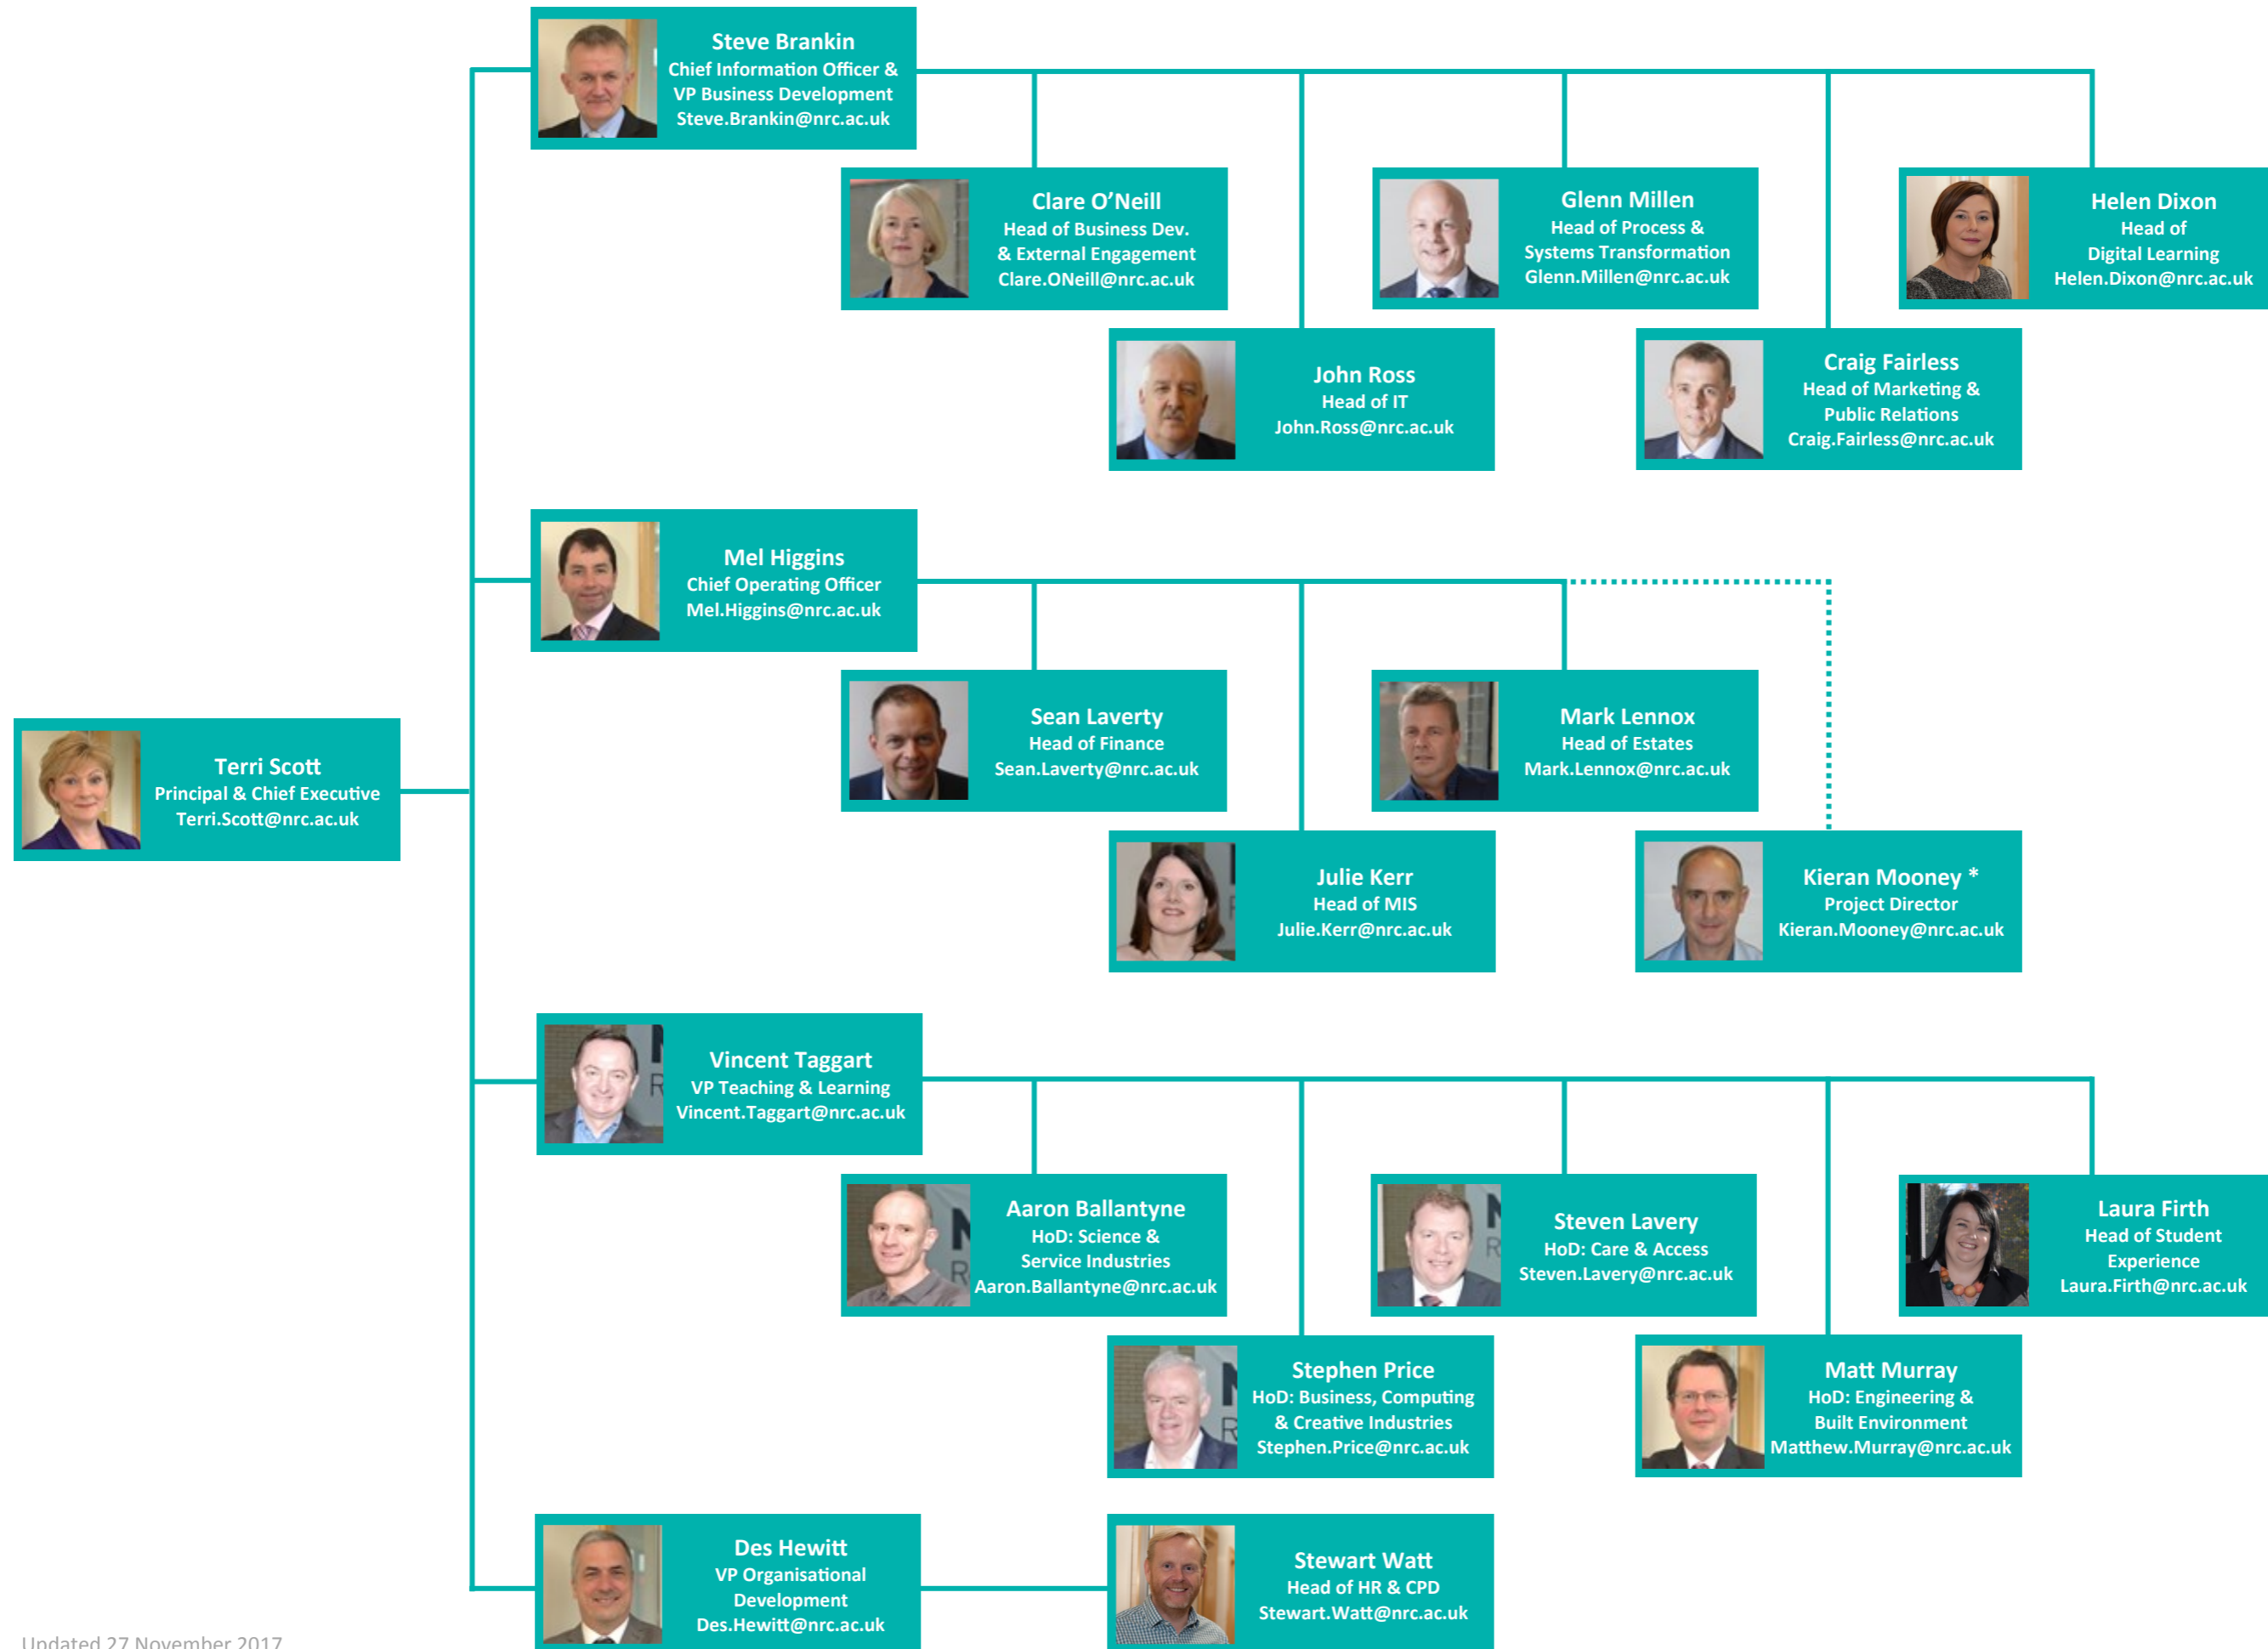

# SENIOR MANAGEMENT TEAM

\* SIB Employee

HoD: = Head of Department