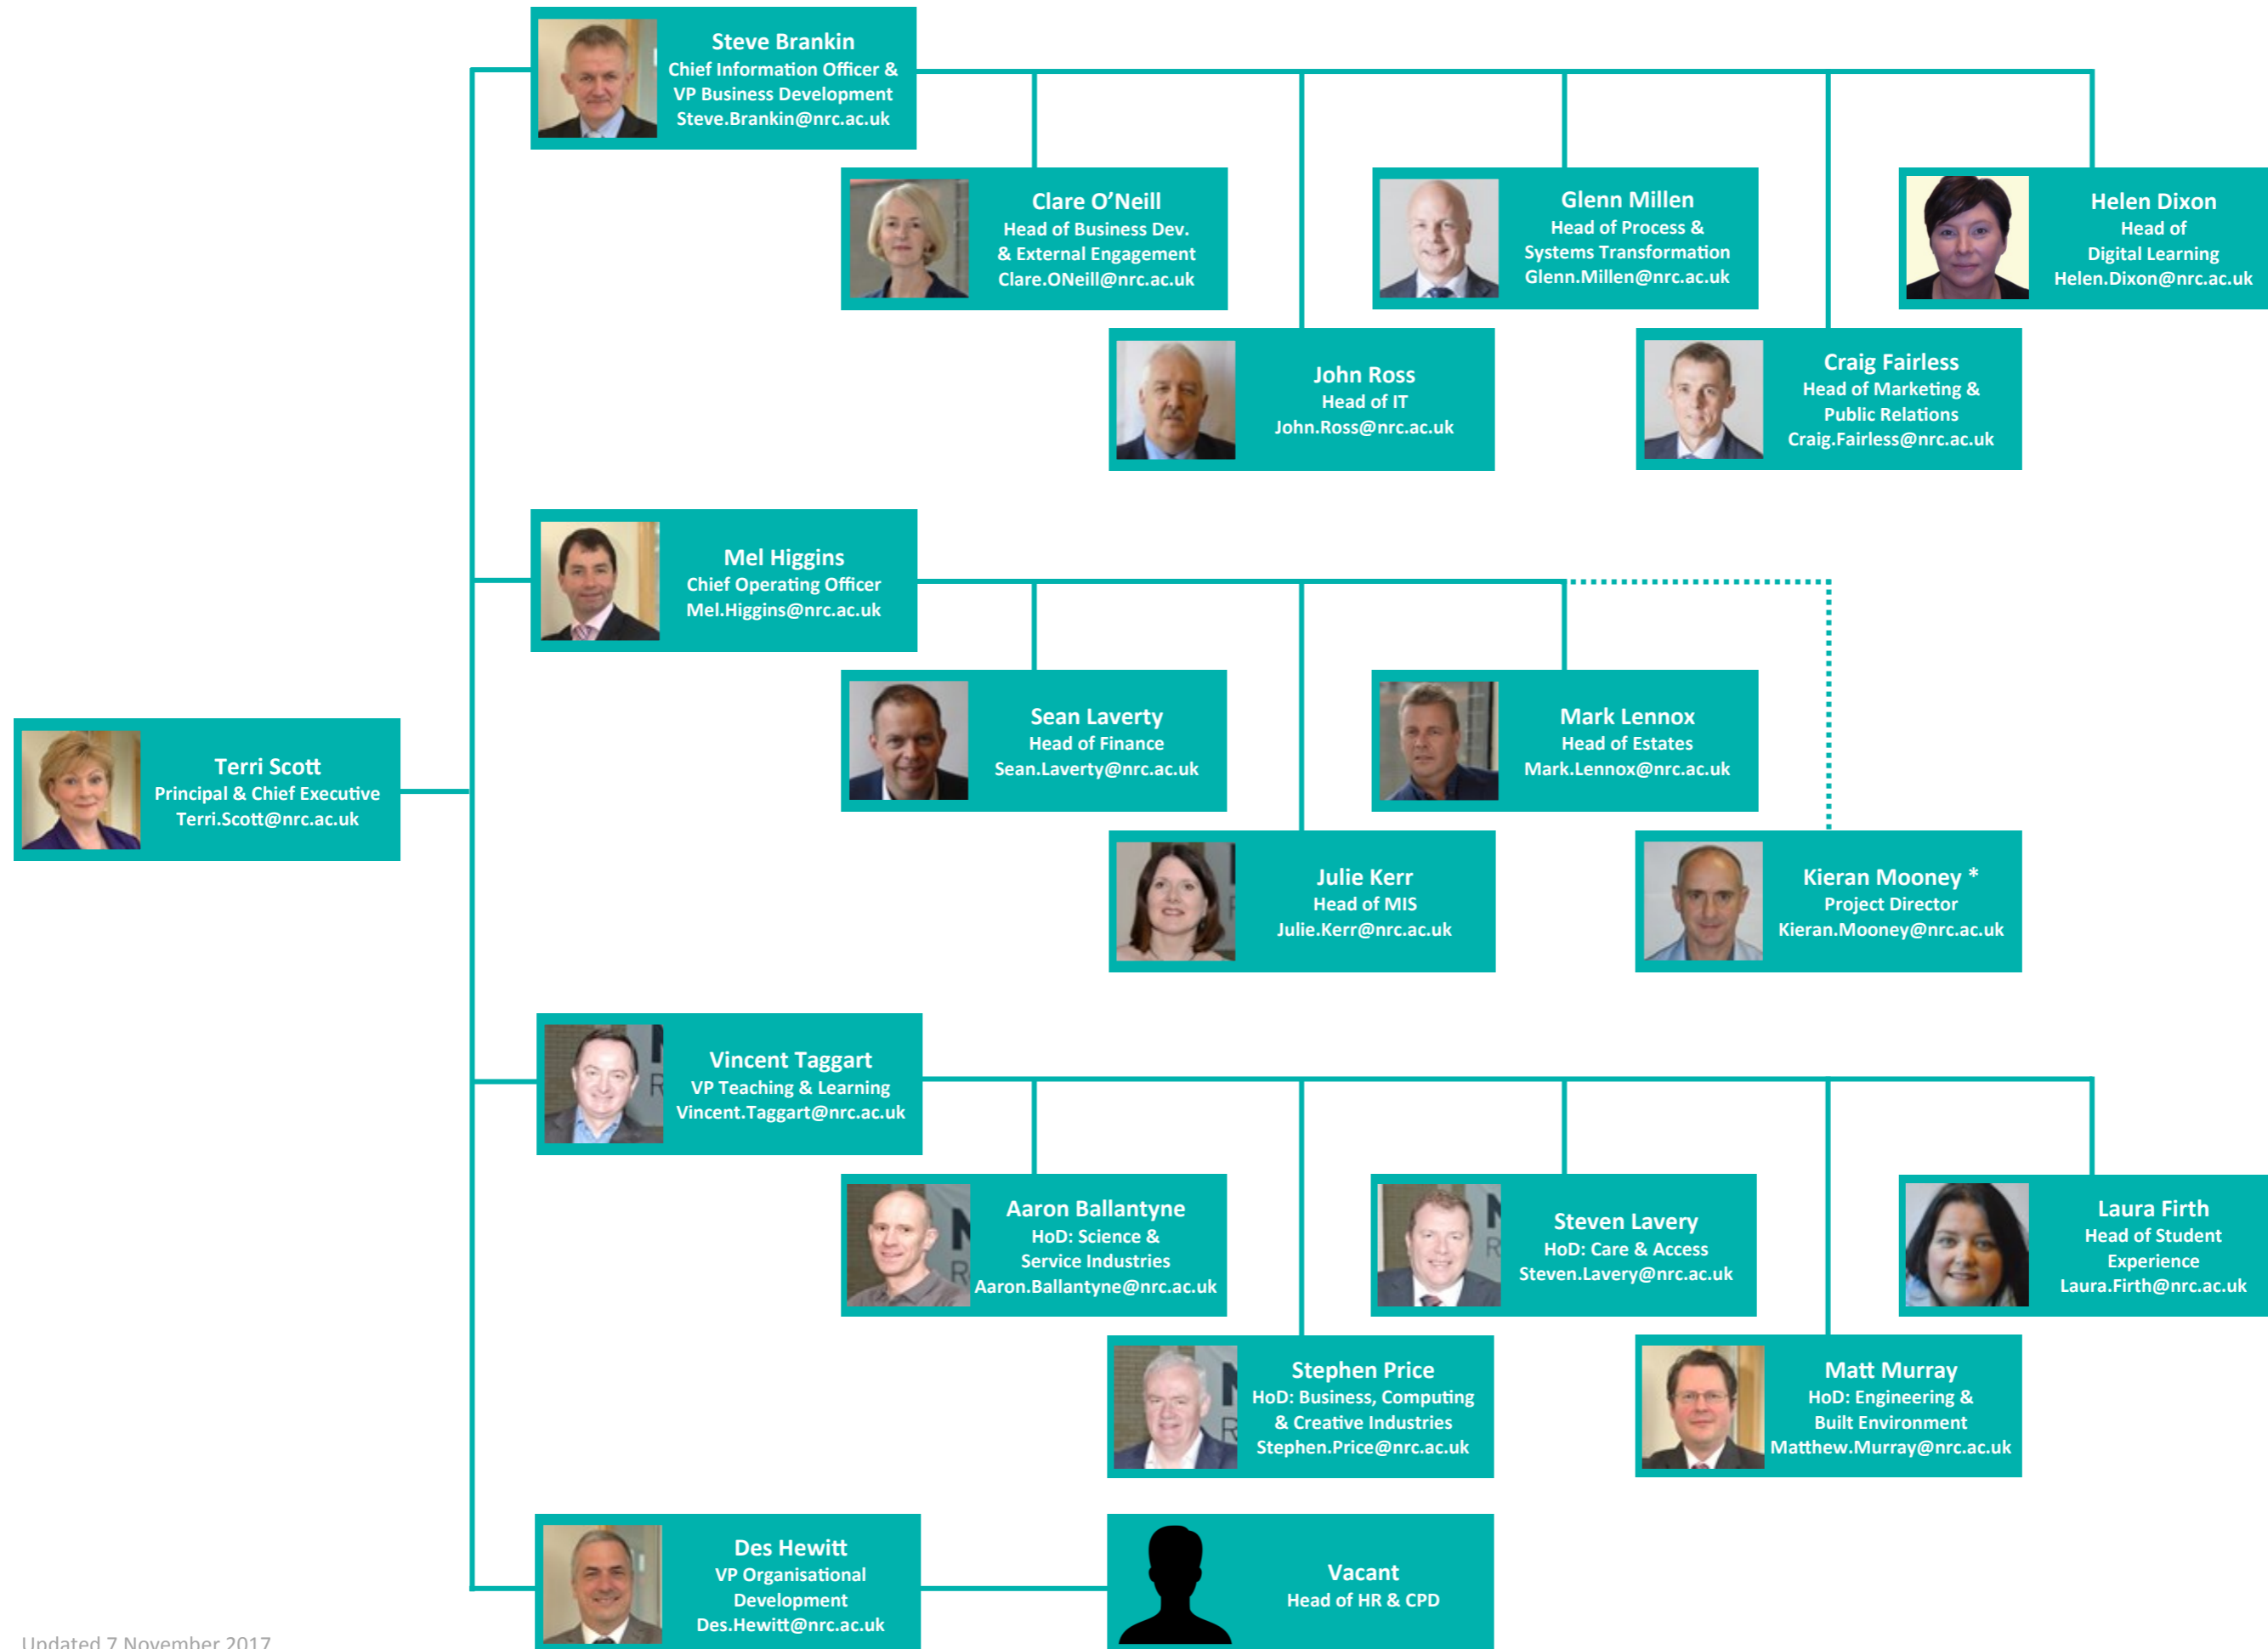

SENIOR MANAGEMENT TEAM

* SIB Employee

HoD: = Head of Department