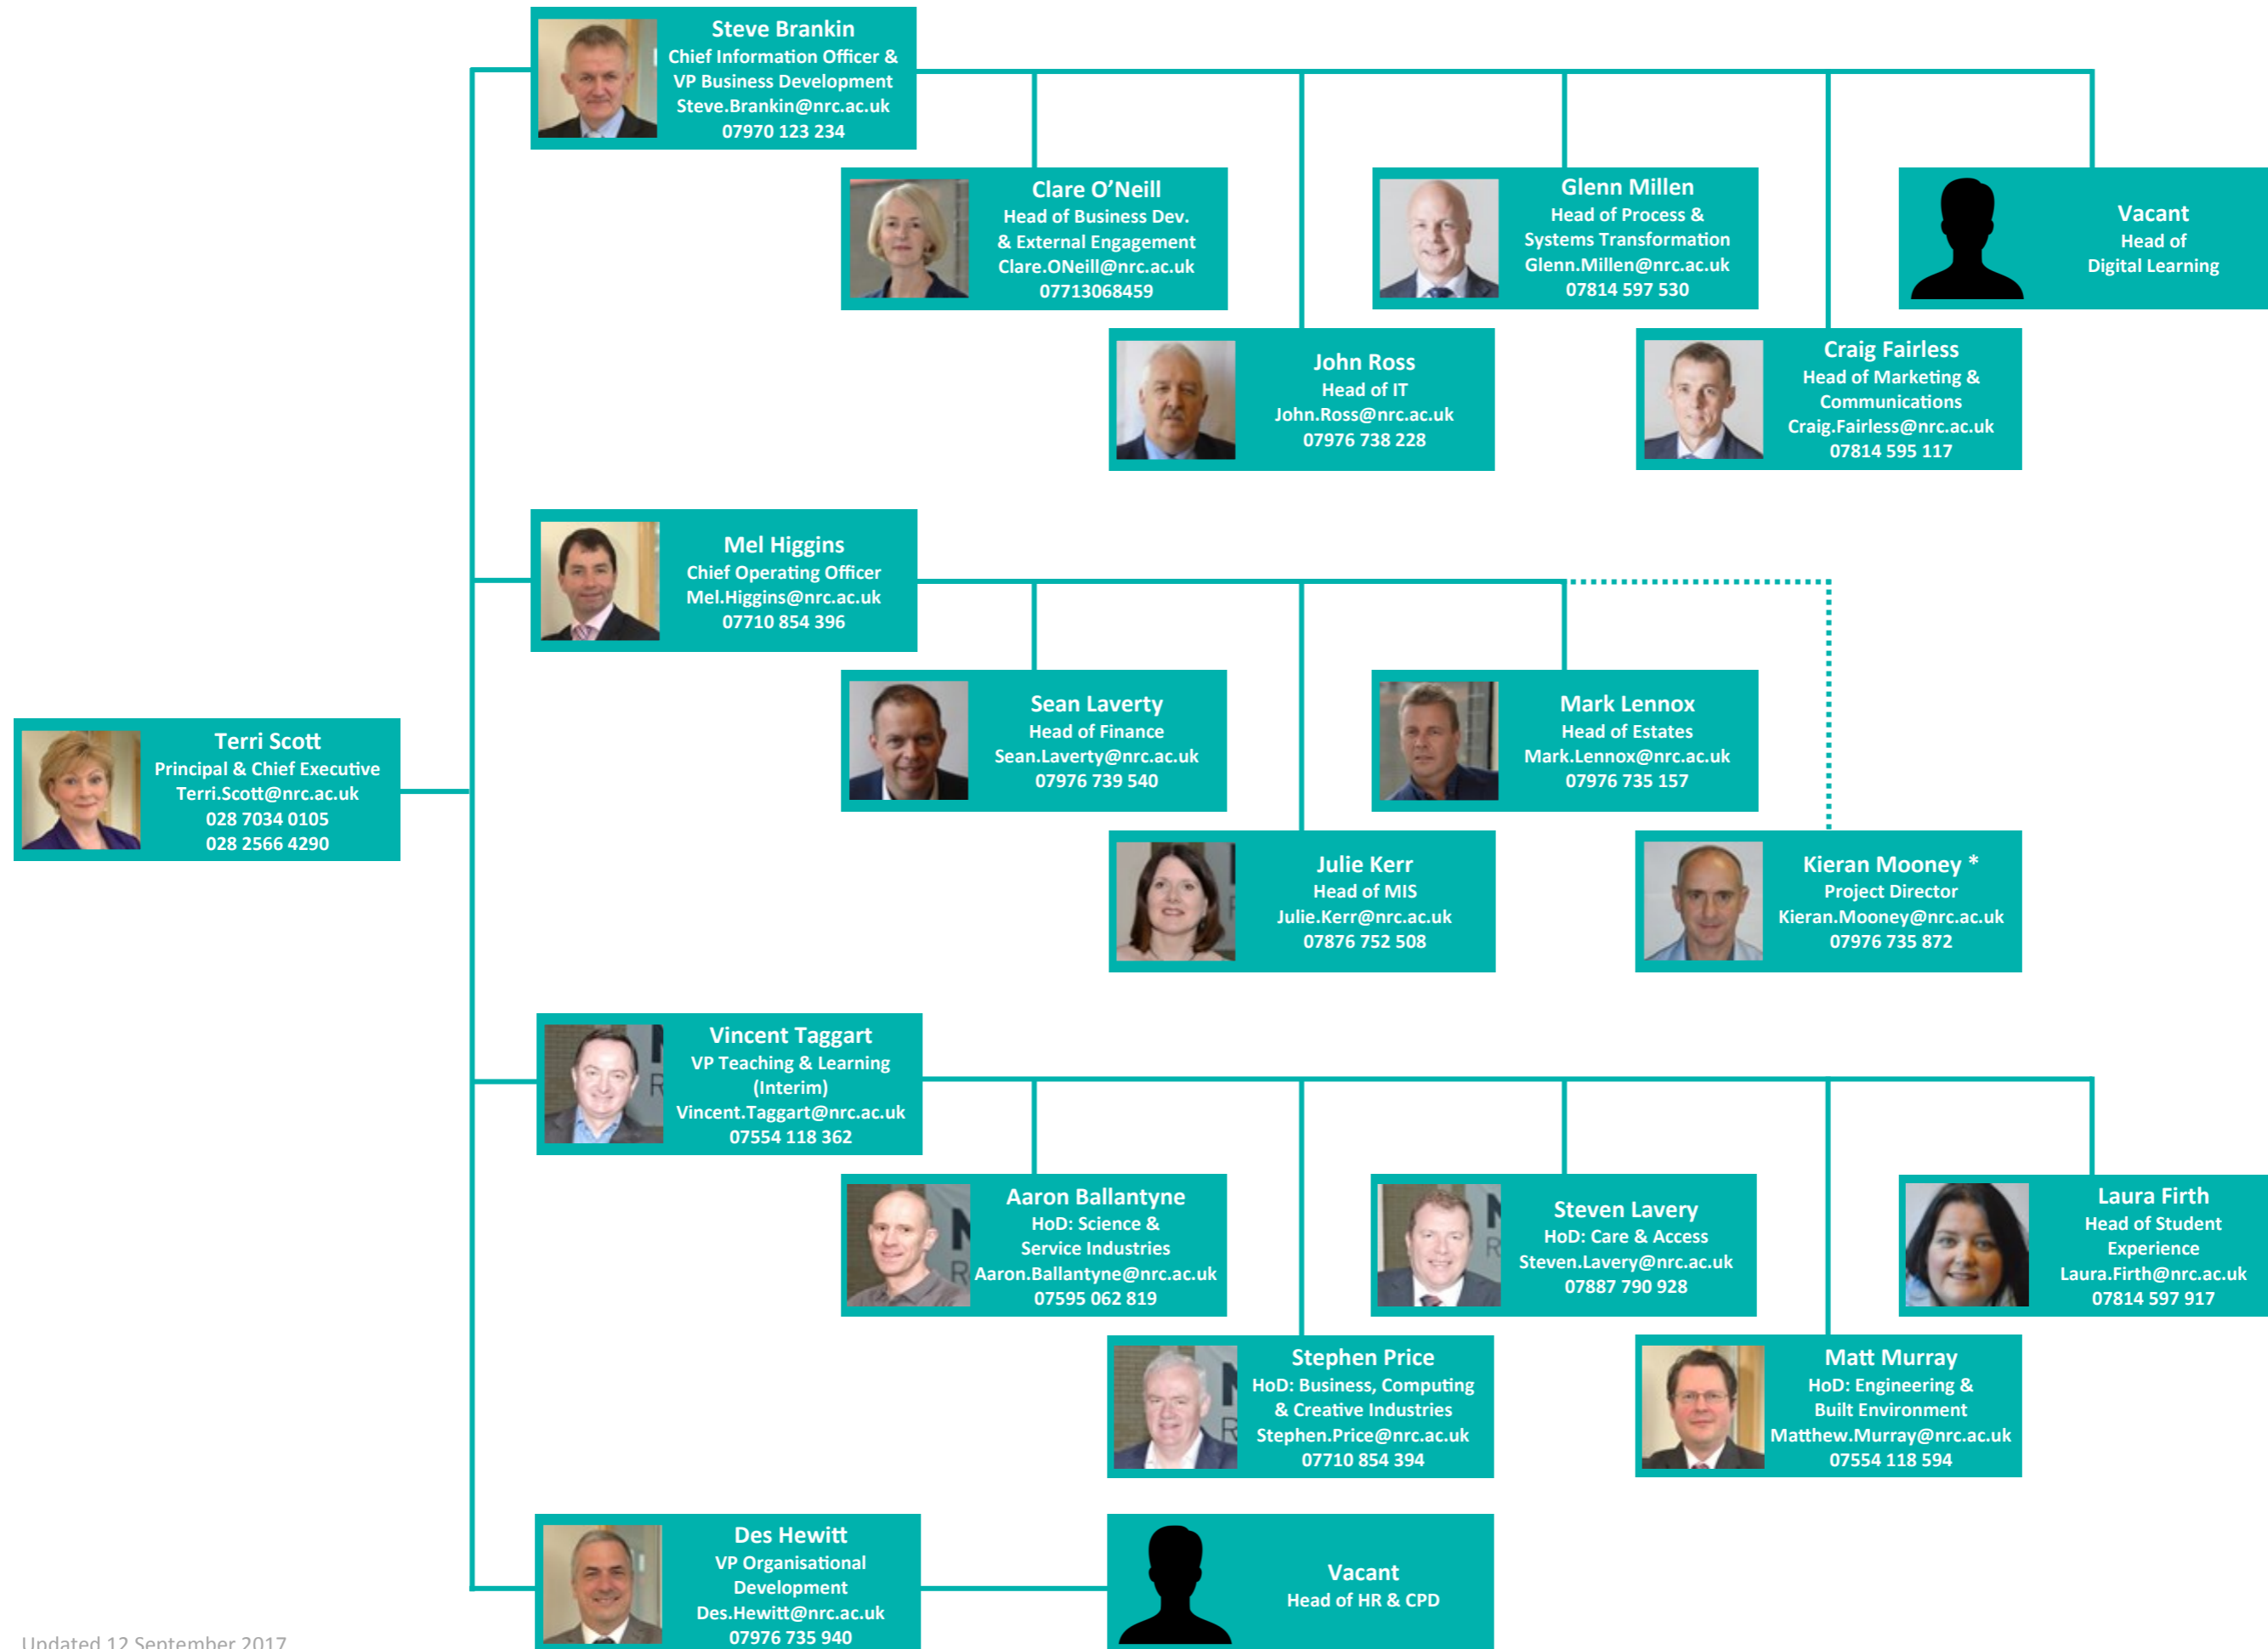

SENIOR MANAGEMENT TEAM

* SIB Employee

HoD: = Head of Department